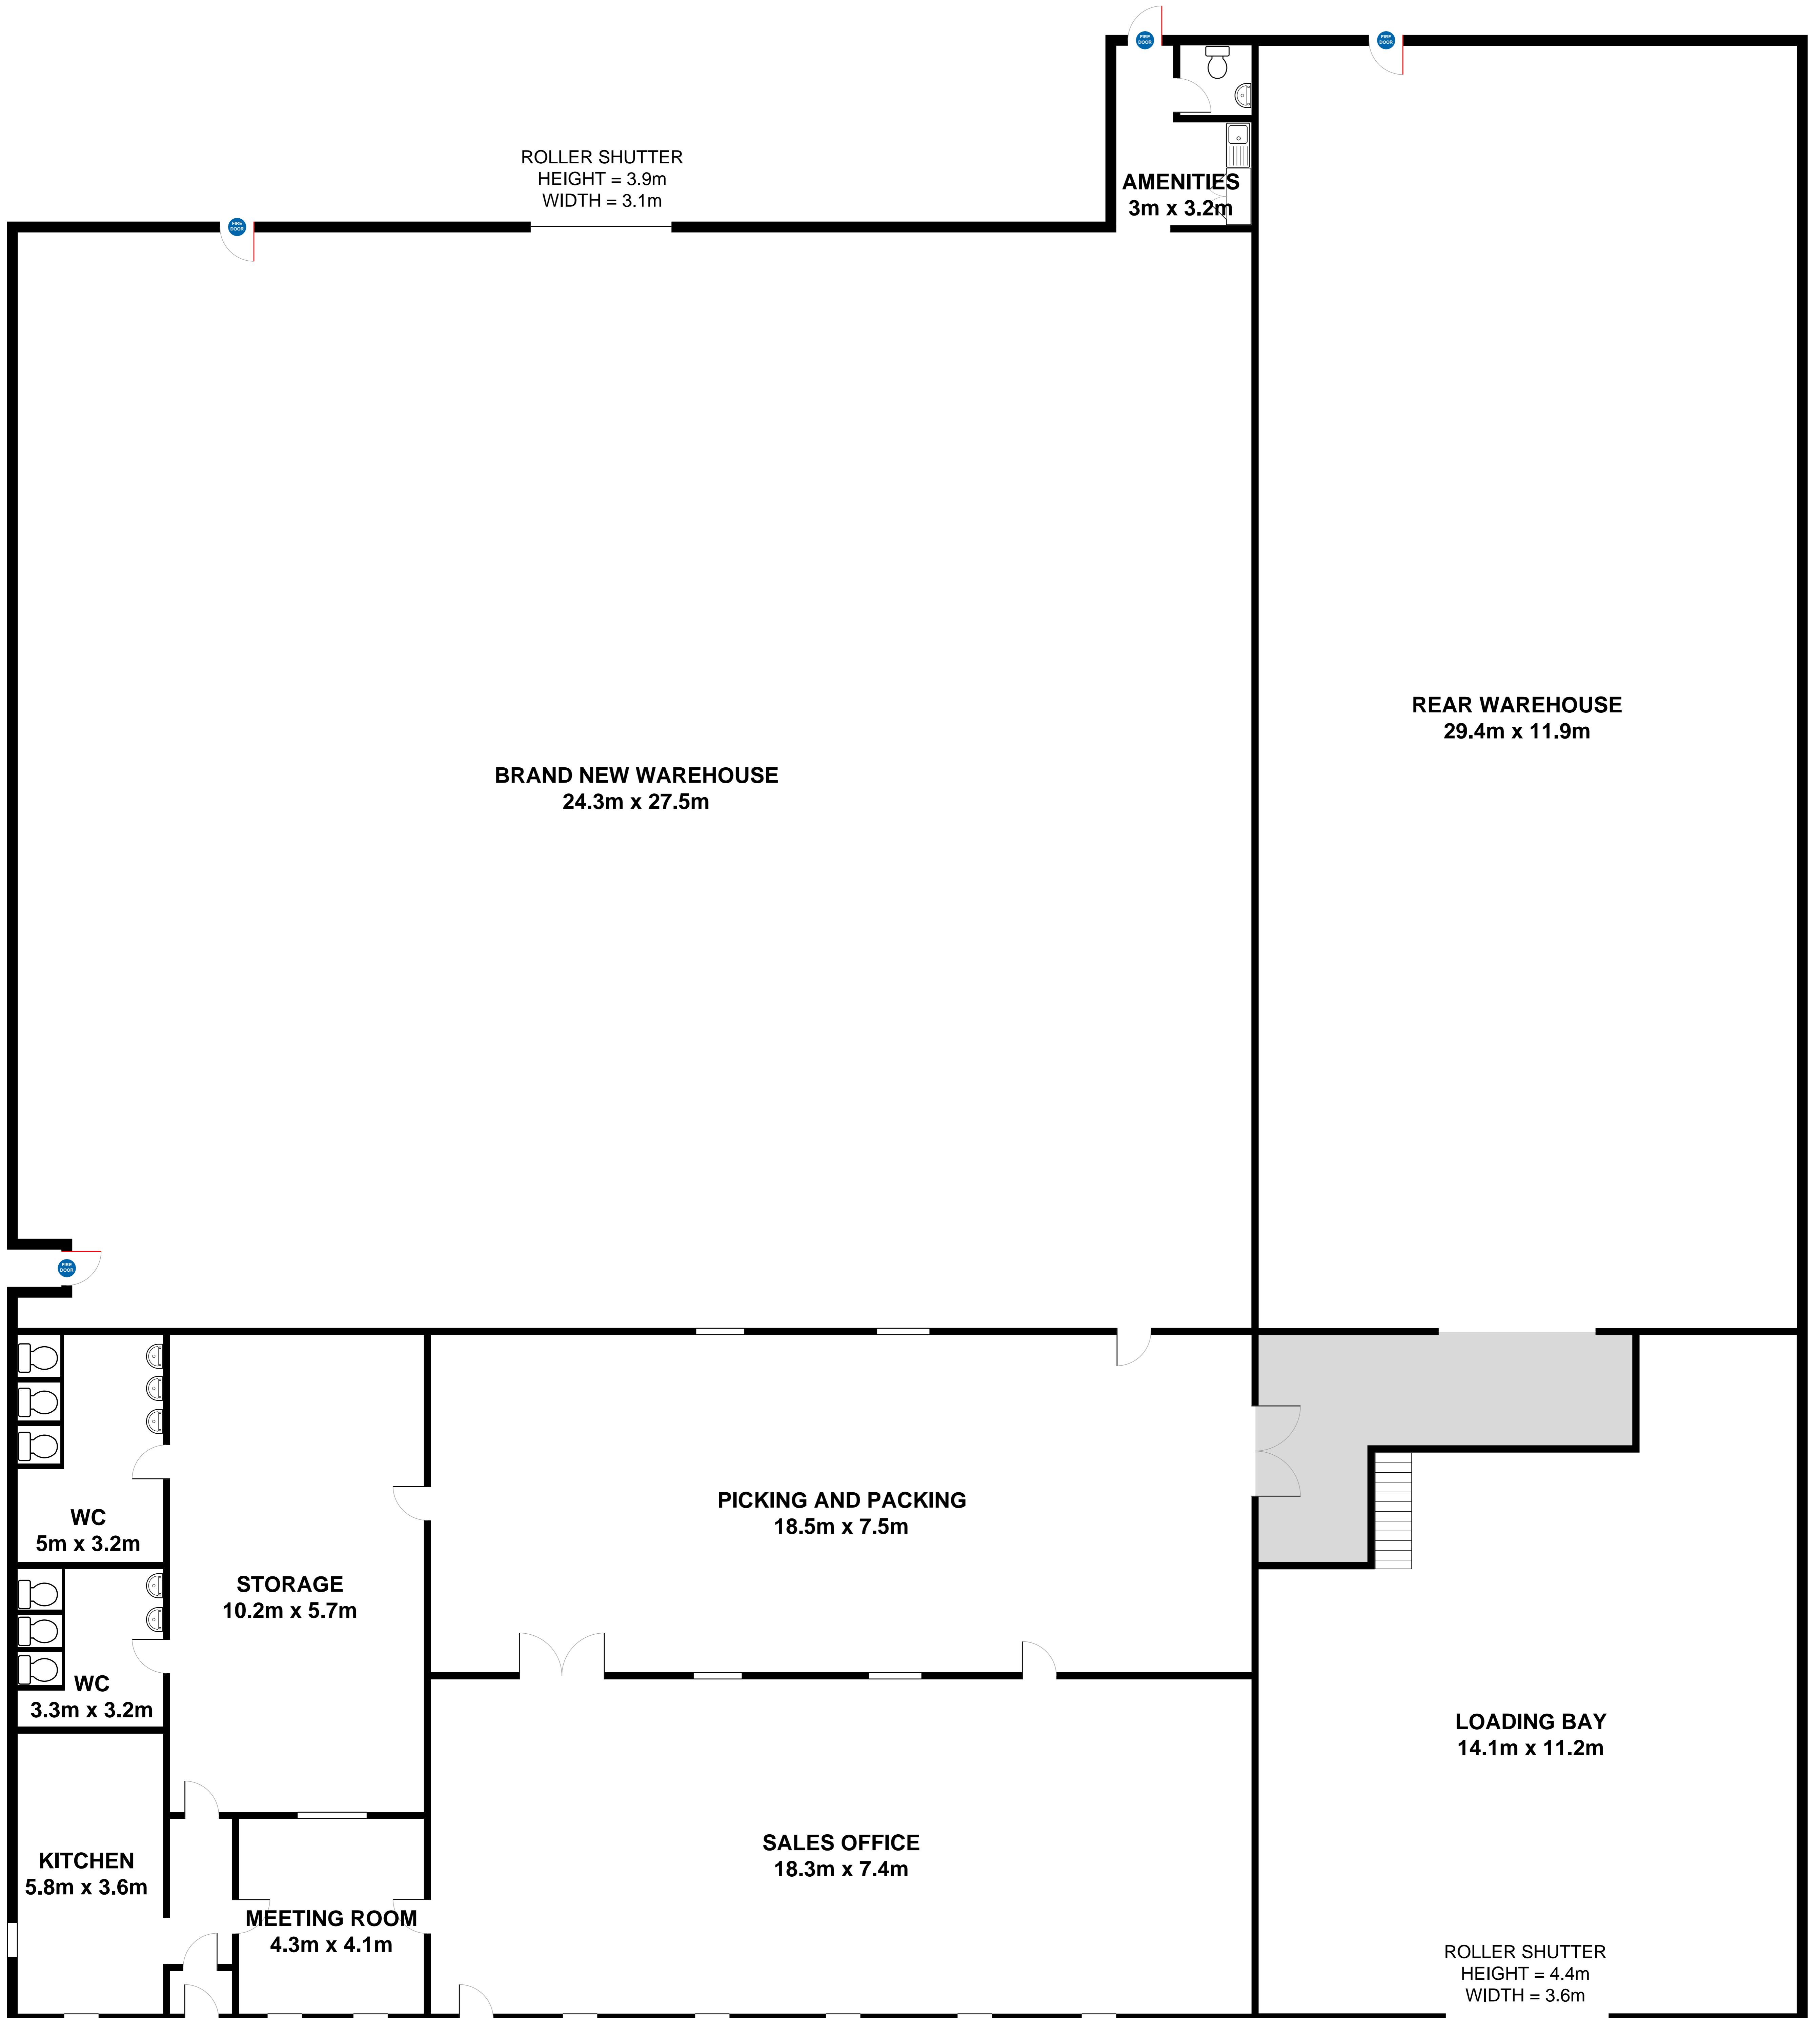

WAREHOUSE UNIT WITH OFFICE SPACE  
(approx 1576.1 sq meters, 16,966.3 sq ft)

FOR ILLUSTRATION PURPOSES ONLY  
NOT TO SCALE